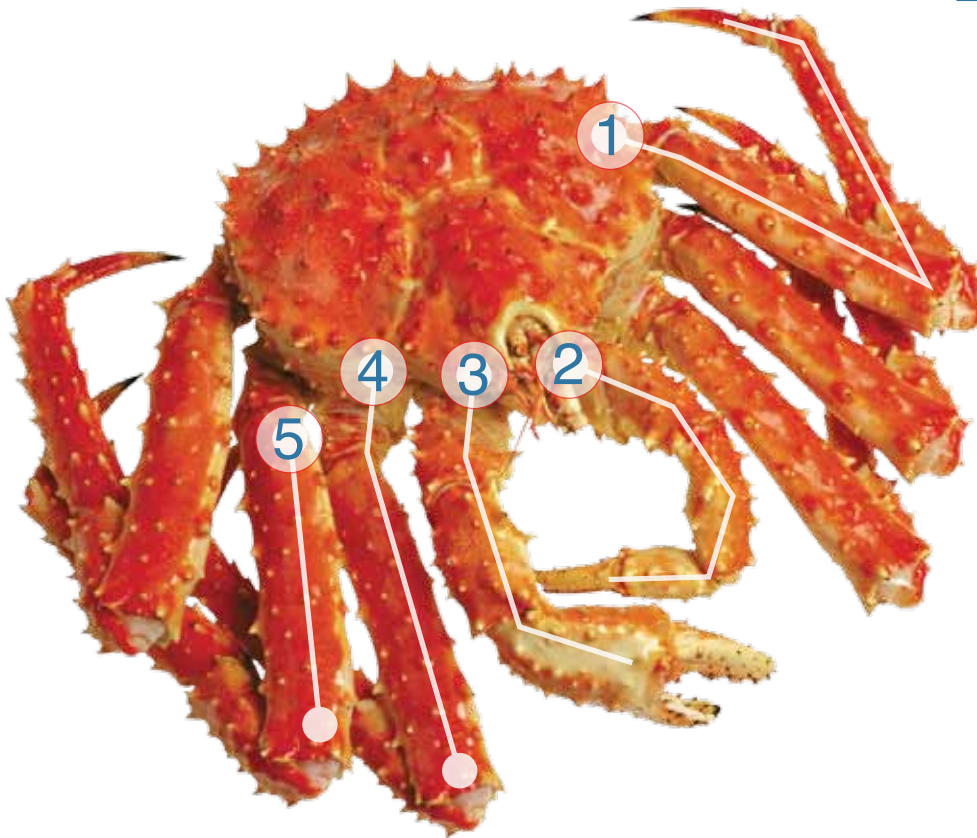

DIRECT SOURCE SEAFOOD

Legs And Claws

① Leg

② Feeder Claw

③ Killer Claw

④ Select Portion

Packed 10 lb Carton
3/5 oz
5/7 oz
7/9 oz
9/11 oz

⑤ Merus

Packed: 10 lb Carton
L (4 oz up)
M (2-4 oz)
S (under 2 oz)

Questions?
Contact us at: sales@directsourceseafood.com

DIRECT SOURCE SEAFOOD

King Crab Sizes

DIRECT SOURCE SEAFOOD

Select Portions

Product Description	Packaging
3/5 Oz Select Portions	10 lbs
5/7 Oz Select Portions	10 lbs
7/9 Oz Select Portions	10 lbs

Scored Broiler Claws

Product Description	Packaging
5 Oz up Scored Broiler Claws	10 lbs
3/5 cnt Scored Broiler Claws	10 lbs
5/7 cnt Scored Broiler Claws	10 lbs

Merus

Product Description	Packaging
Merus S (1-2oz)	10 lbs
Merus M (2-4oz)	10 lbs
Meurus 4up oz	10 lbs
Merus S Scored (1-2oz)	10 lbs
Merus M Scored (2-4oz)	10 lbs
Meurus 4up oz scored	10 lbs