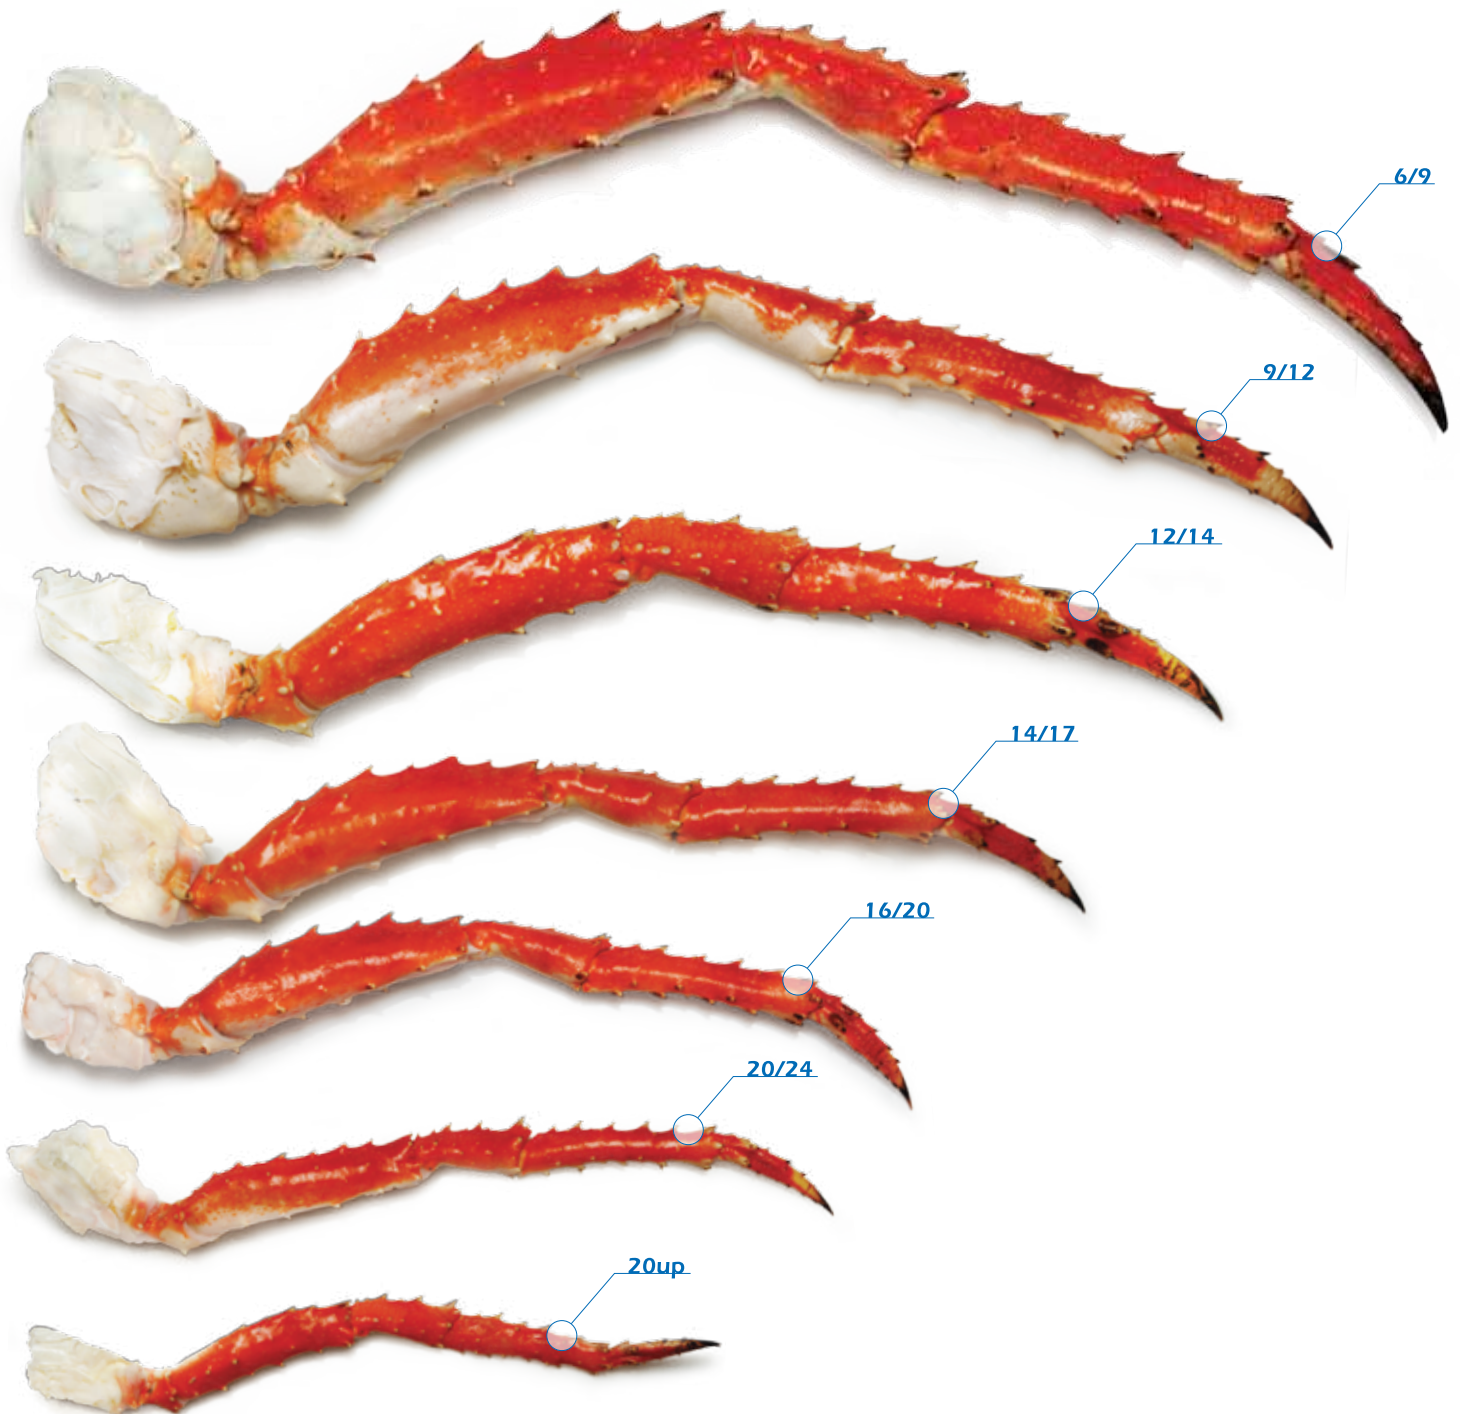

DIRECT SOURCE SEAFOOD

Legs And Claws

① Leg

② Feeder Claw

③ Killer Claw

④ Select Portion

Packed 10 lb Carton
3/5 oz
5/7 oz
7/9 oz
9/11 oz

⑤ Merus

Packed: 10 lb Carton
L (4 oz up)
M (2-4 oz)
S (under 2 oz)

Questions?
Contact us at: sales@directsourceseafood.com

DIRECT SOURCE SEAFOOD

King Crab Sizes

DIRECT SOURCE SEAFOOD

Select Portions

Product Description	Packaging
3/5 Oz Select Portions	10 lbs
5/7 Oz Select Portions	10 lbs
7/9 Oz Select Portions	10 lbs

Scored Broiler Claws

Product Description	Packaging
5 Oz up Scored Broiler Claws	10 lbs
3/5 cnt Scored Broiler Claws	10 lbs
5/7 cnt Scored Broiler Claws	10 lbs

Merus

Product Description	Packaging
Merus S (1-2oz)	10 lbs
Merus M (2-4oz)	10 lbs
Meurus 4up oz	10 lbs
Merus S Scored (1-2oz)	10 lbs
Merus M Scored (2-4oz)	10 lbs
Meurus 4up oz scored	10 lbs

Scored Merus

Split

Window Cut

Butterfly Split